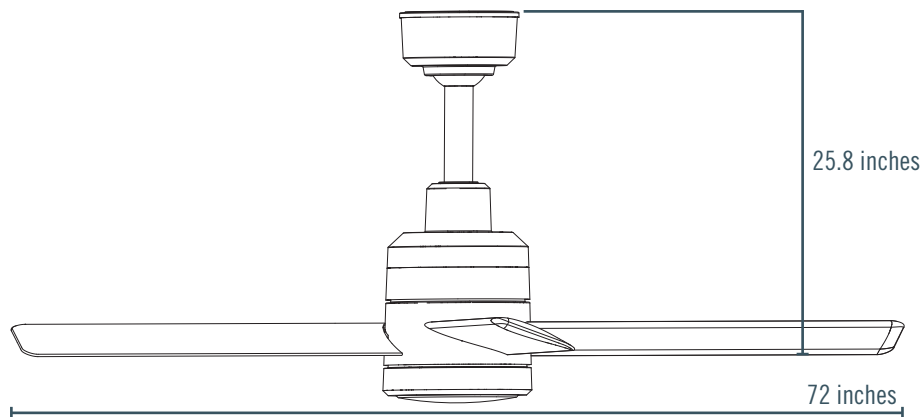

MODELS

76012

76013

76014

DIMENSIONS & WEIGHT

Fan Diameter: 72 inches

Fan Weight: 48 lbs

MOUNTING & SAFETY

Mounting Options: Standard / Angles

Downrod: 11" Down Rod

Safety Features:

INCLUDED IN THE BOX

included: Wall Control, 11" Down Rod

Optional: Handheld Control

Down Rod Sizes: 24", 36", 48", 60", 72"

WARRANTY & CERTIFICATIONS